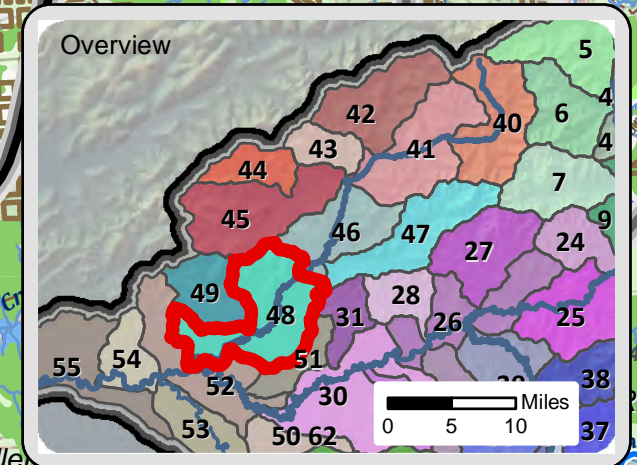

1 in = 1 miles

1:63,360

Map # 46

0 0.5 1 2 3 4 Miles

Copyright: © 2013 National Geographic Society, i-cubed

1 in = 1 miles

1:63,360

Map #

47

0 0.5 1 2 3 4 Miles

1 in = 1 miles

1:63,360

Map # 48

0 0.5 1 2 3 4 Miles

Copyright © 2013 National Geographic Society