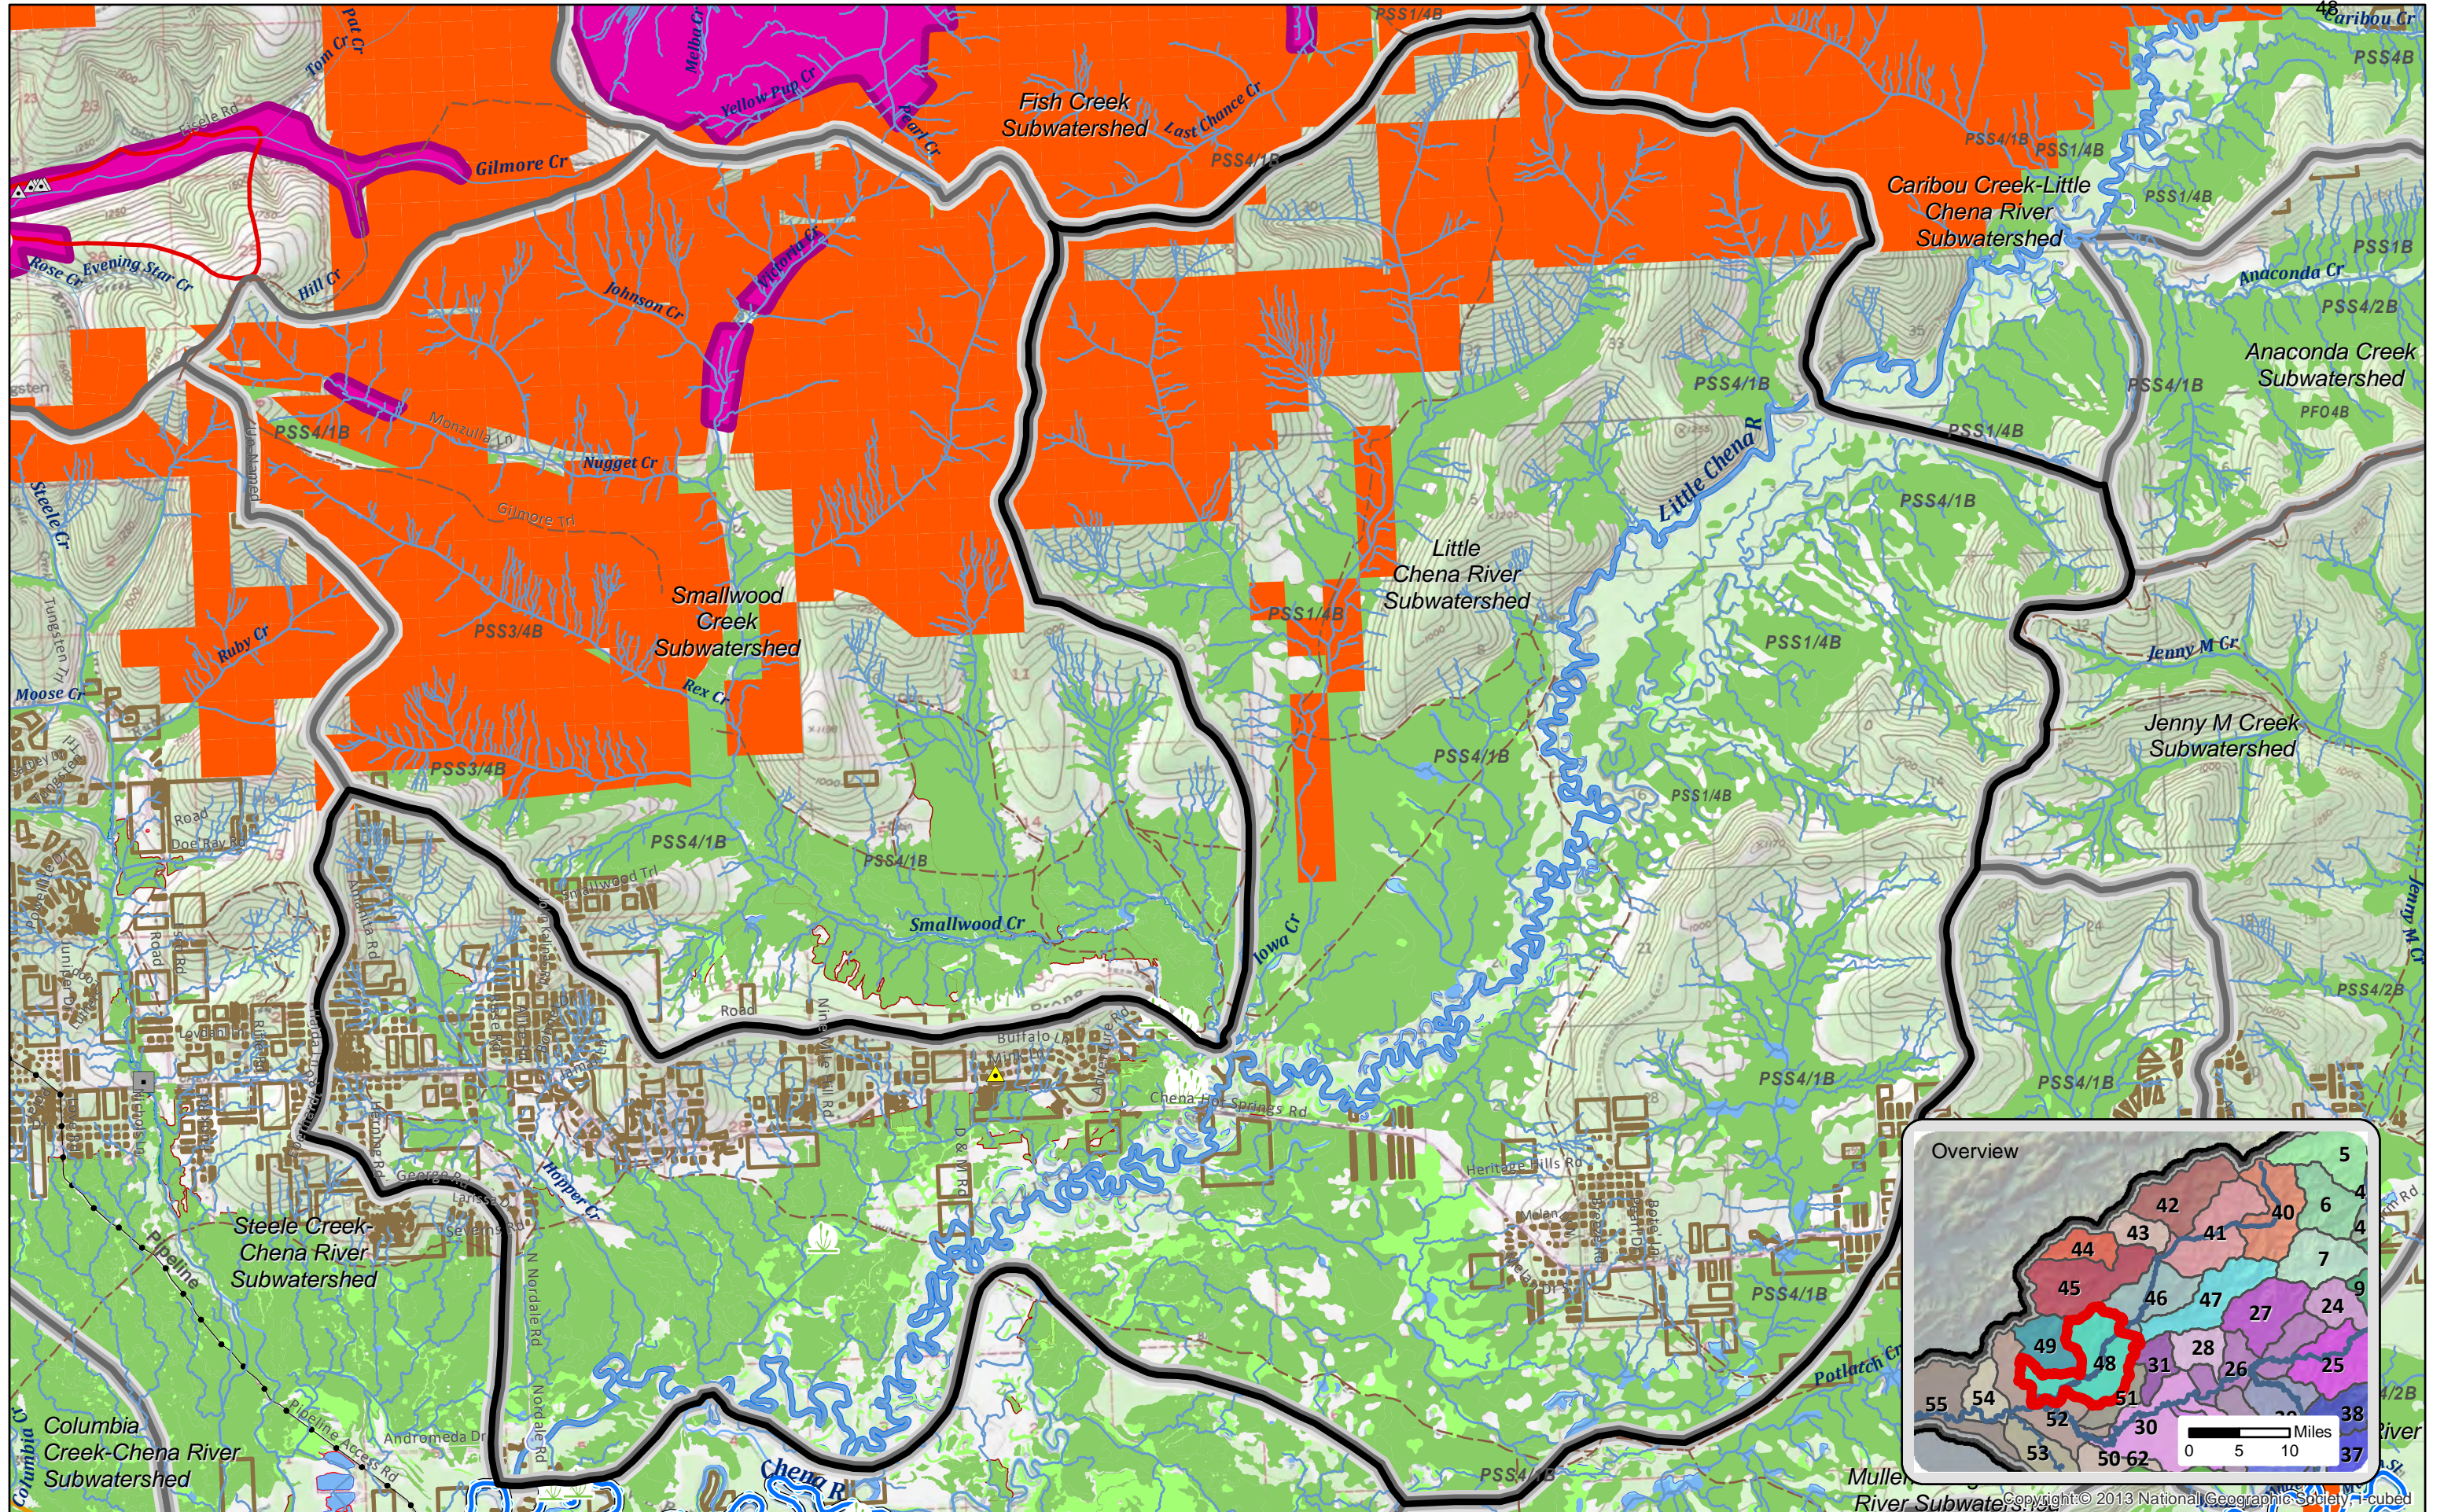

1 in = 1 miles

1:63,360

Map # 46

0 0.5 1 2 3 4 Miles

Copyright: © 2013 National Geographic Society, i-cubed

1 in = 1 miles

1:63,360

Map #

47

0 0.5 1 2 3 4 Miles

1 in = 1 miles

1:63,360

Map # 48

0 0.5 1 2 3 4 Miles

Copyright © 2013 National Geographic Society