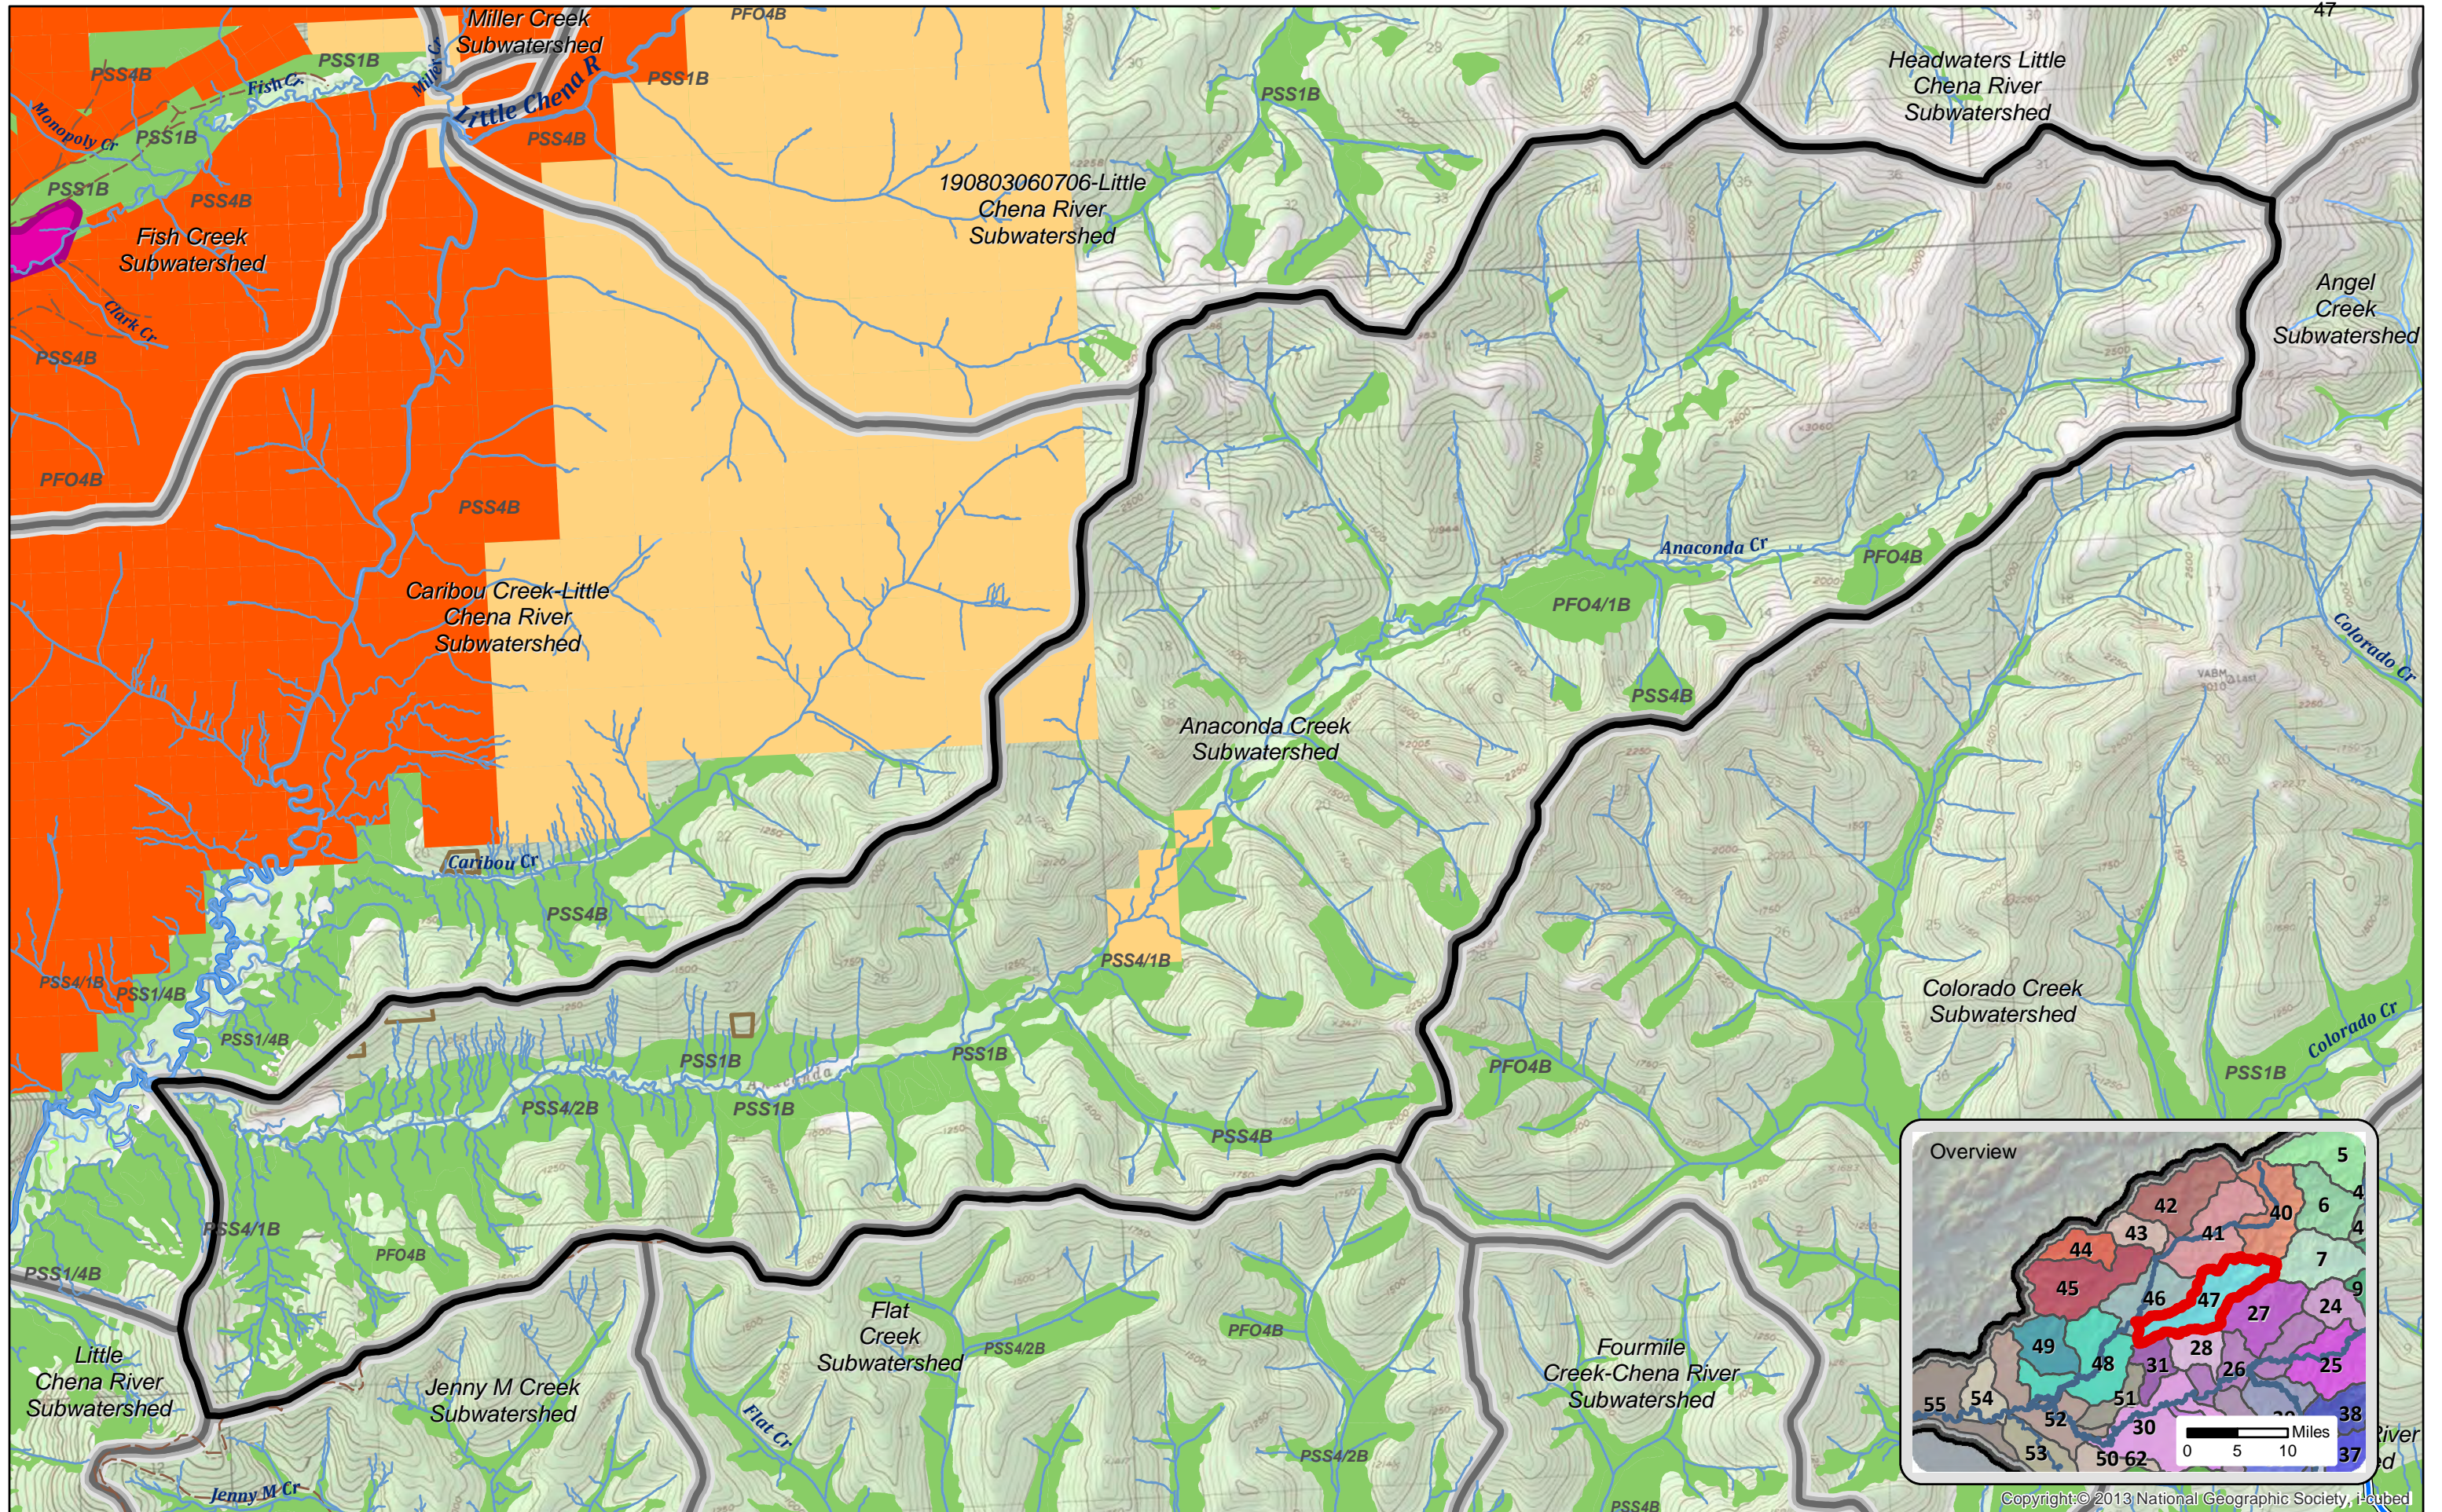

1 in = 1 miles

1:63,360

Map # 46

0 0.5 1 2 3 4 Miles

Copyright: © 2013 National Geographic Society, i-cubed

1 in = 1 miles

1:63,360

Map #

47

0 0.5 1 2 3 4 Miles

1 in = 1 miles

1:63,360

Map # 48

0 0.5 1 2 3 4 Miles

Copyright © 2013 National Geographic Society