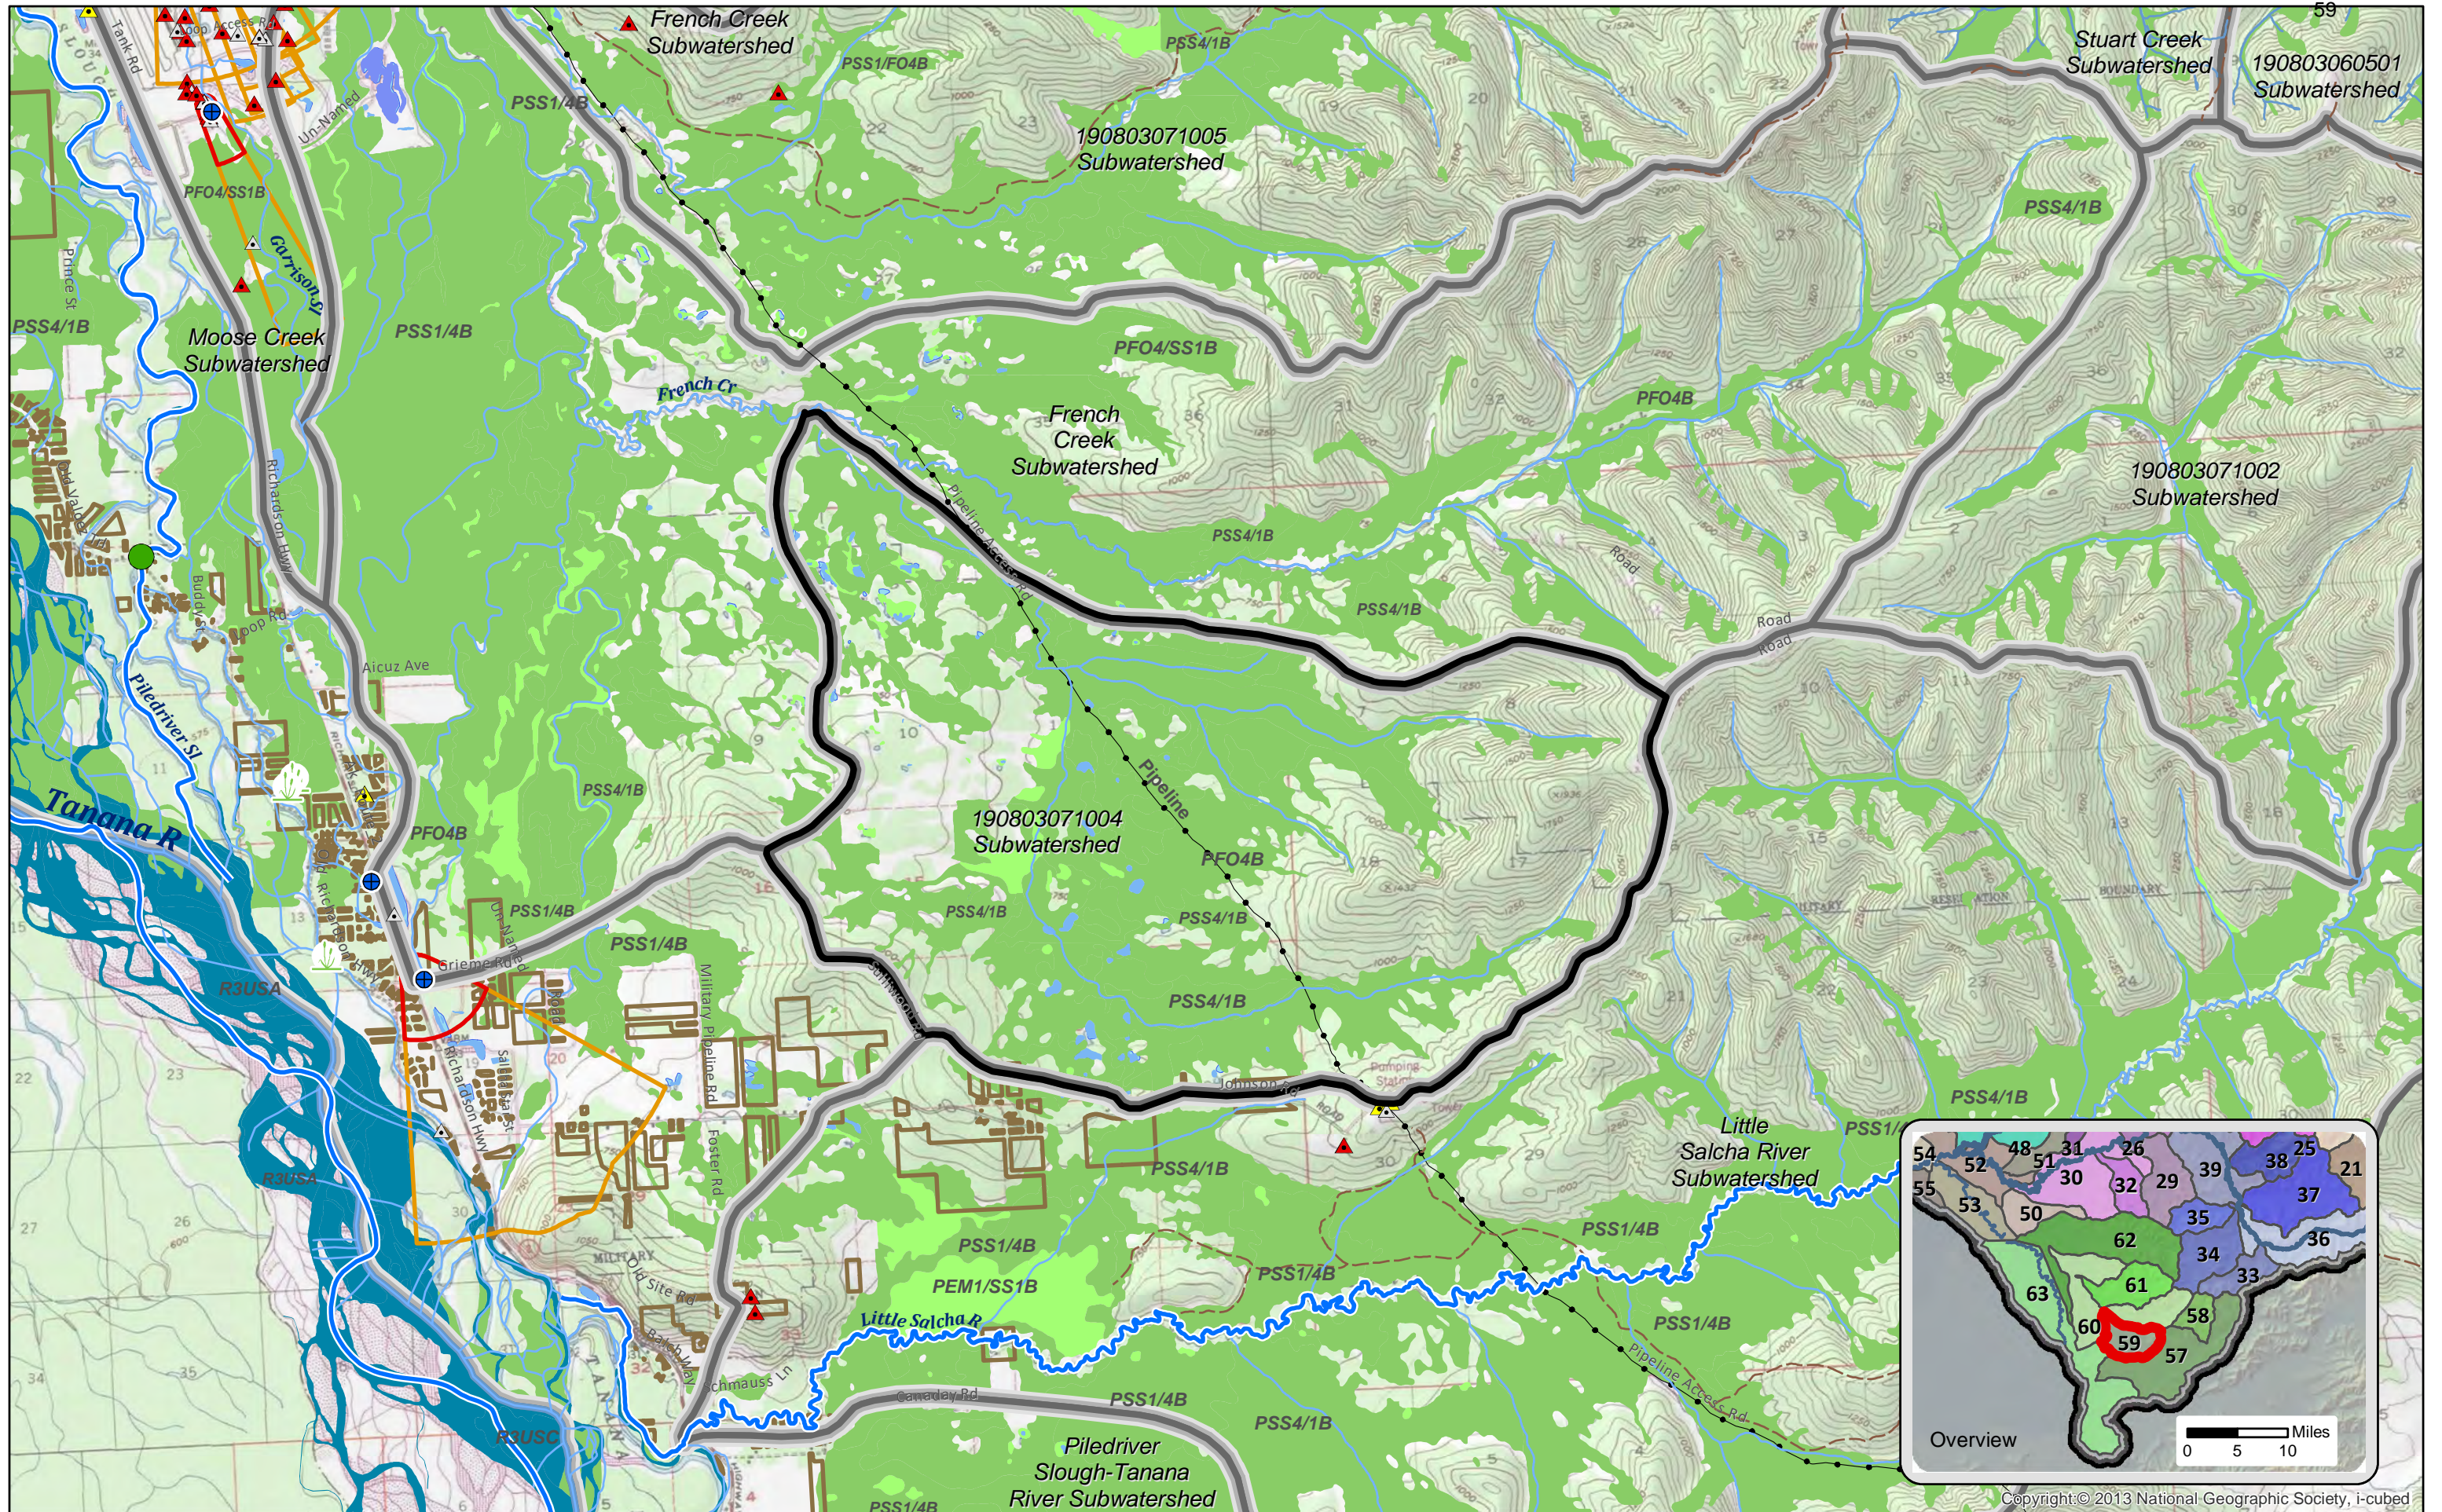

1 in = 1 miles

1:63,360

Map #

57

0 0.5 1 2 3 4 Miles

1 in = 1 miles

1:63,360

Map # 59

0 0.5 1 2 3 4 Miles

French Copyright: © 2013, National Geographic Society, i-cubed

1 in = 1 miles

1:63,360

Map # 63_North

1 in = 1 miles

1:63,360

Map # 63_Middle

0 0.5 1 2 3 4 Miles