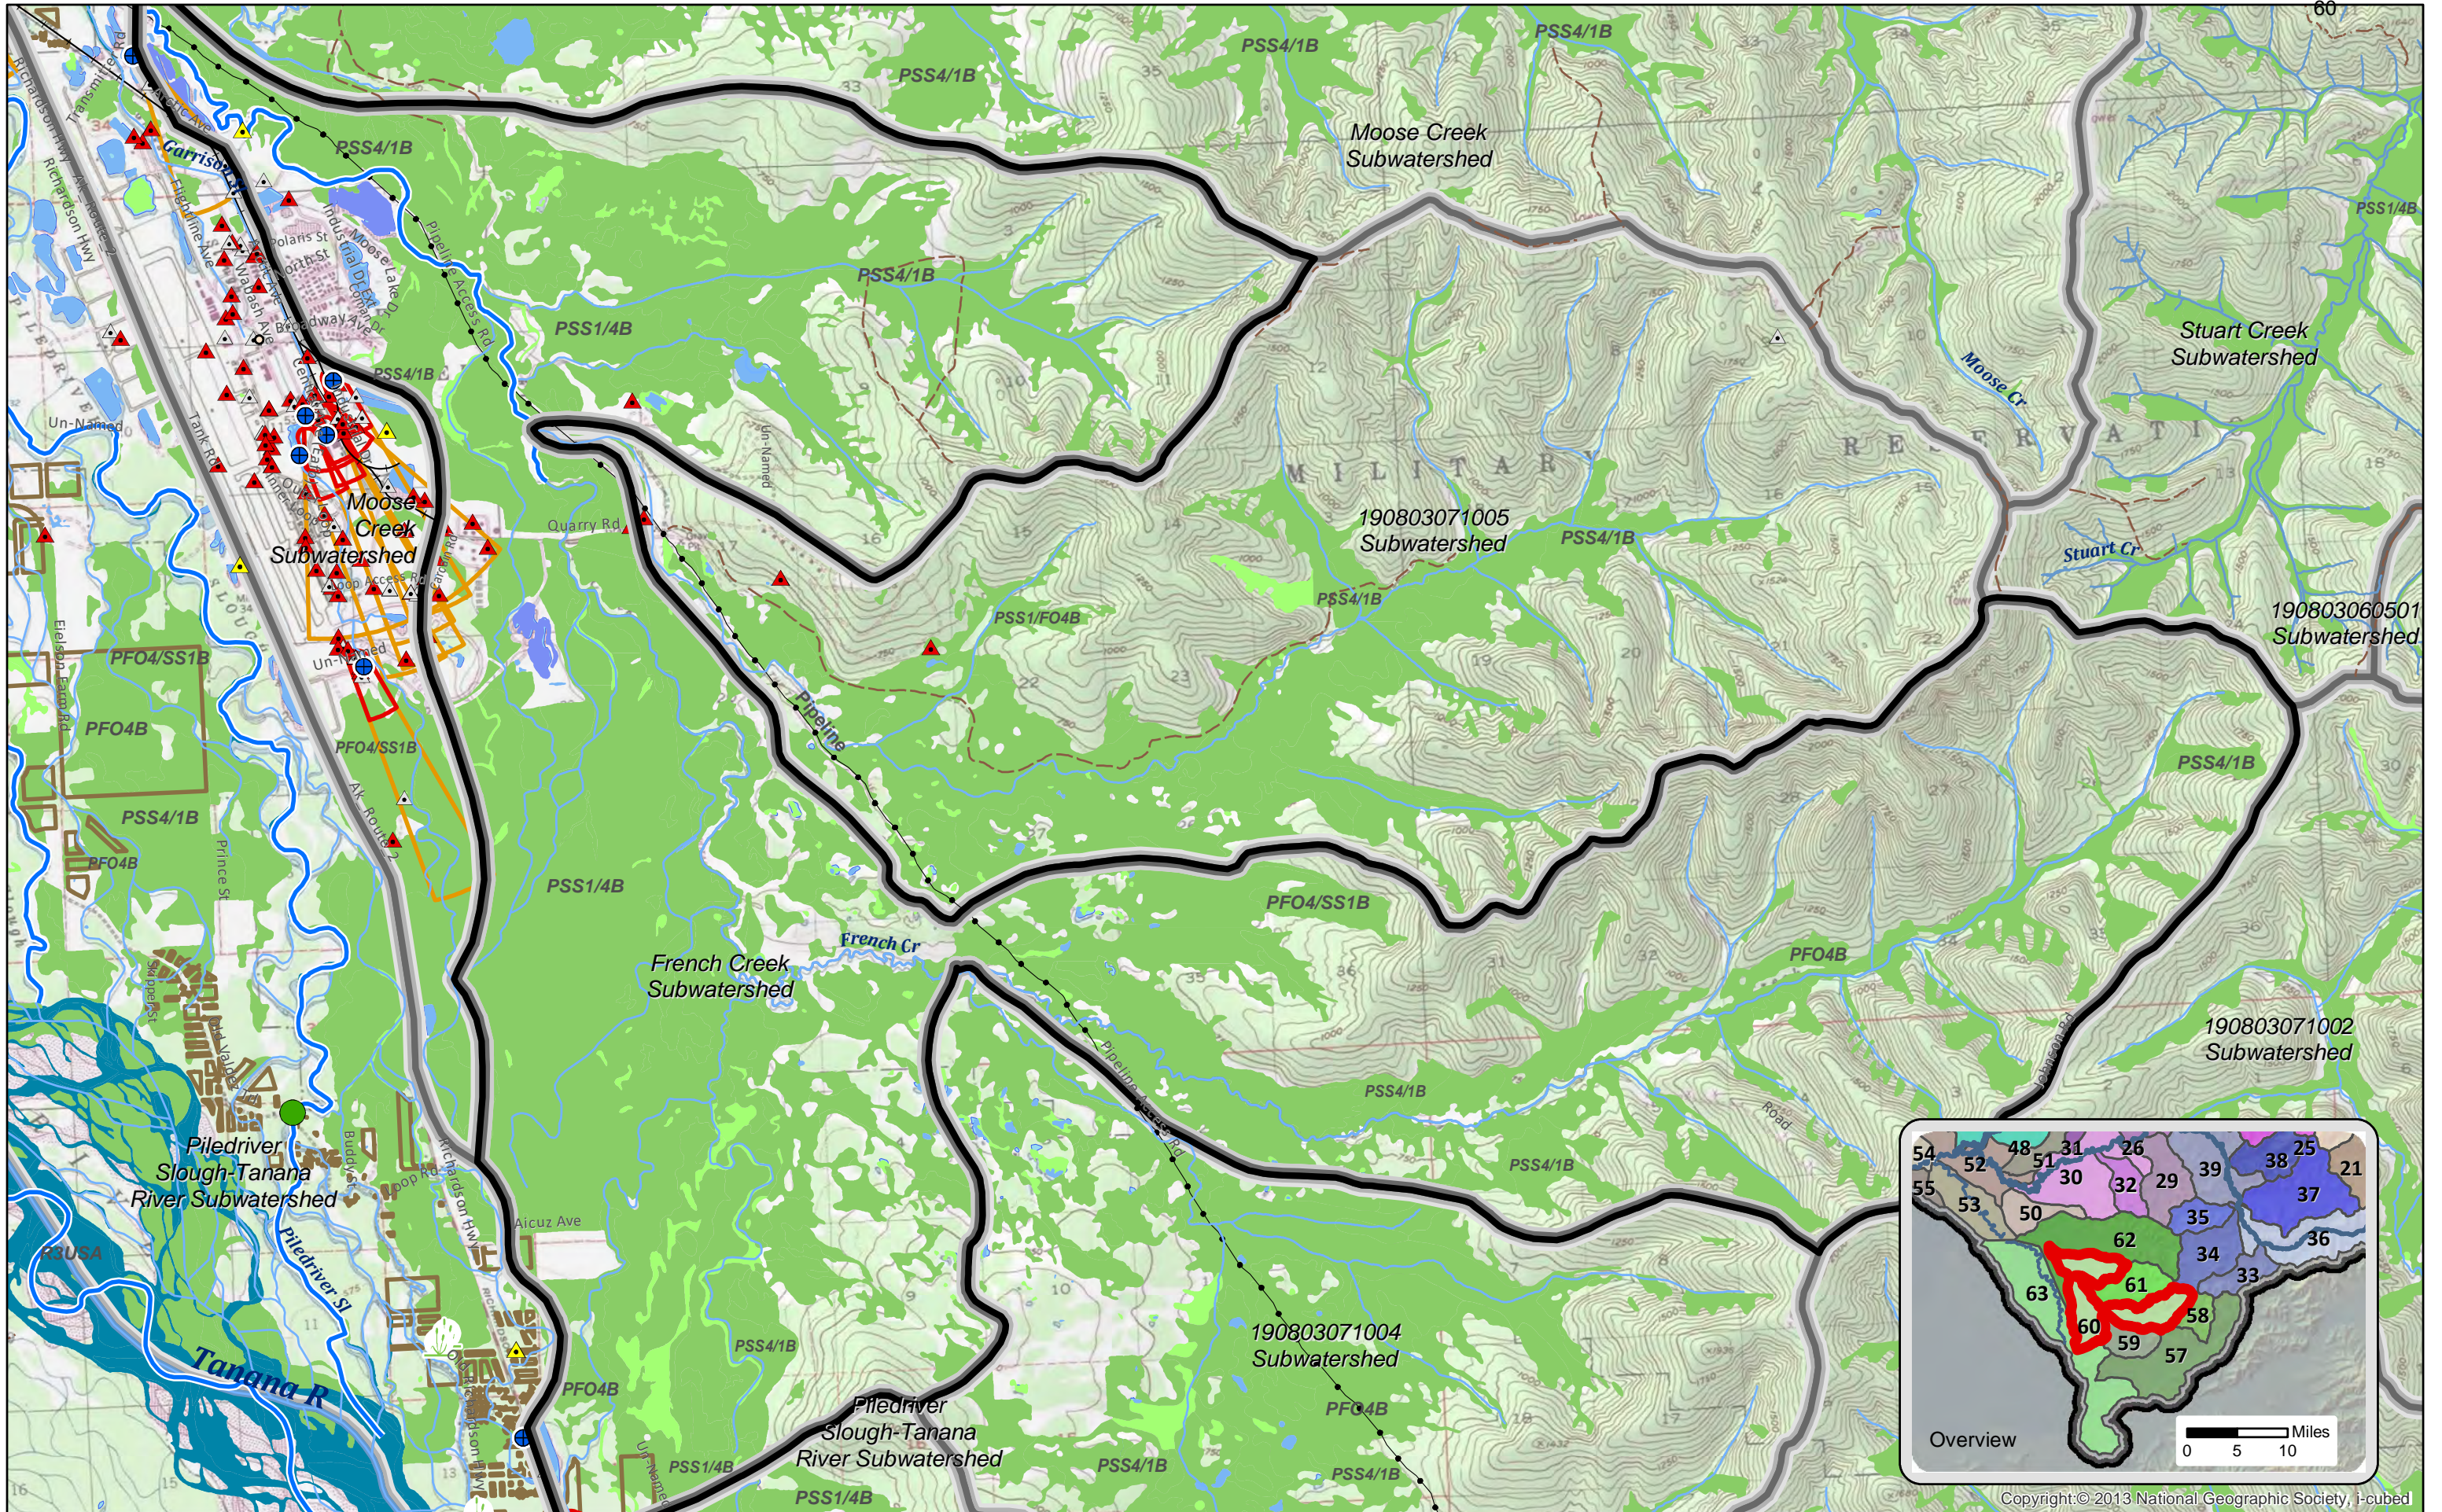

1 in = 1 miles

1:63,360

Map #

57

0 0.5 1 2 3 4 Miles

1 in = 1 miles

1:63,360

Map # 59

0 0.5 1 2 3 4 Miles

French Copyright: © 2013, National Geographic Society, i-cubed

1 in = 1 miles

1:63,360

Map # 63_North

1 in = 1 miles

1:63,360

Map # 63_Middle

0 0.5 1 2 3 4 Miles