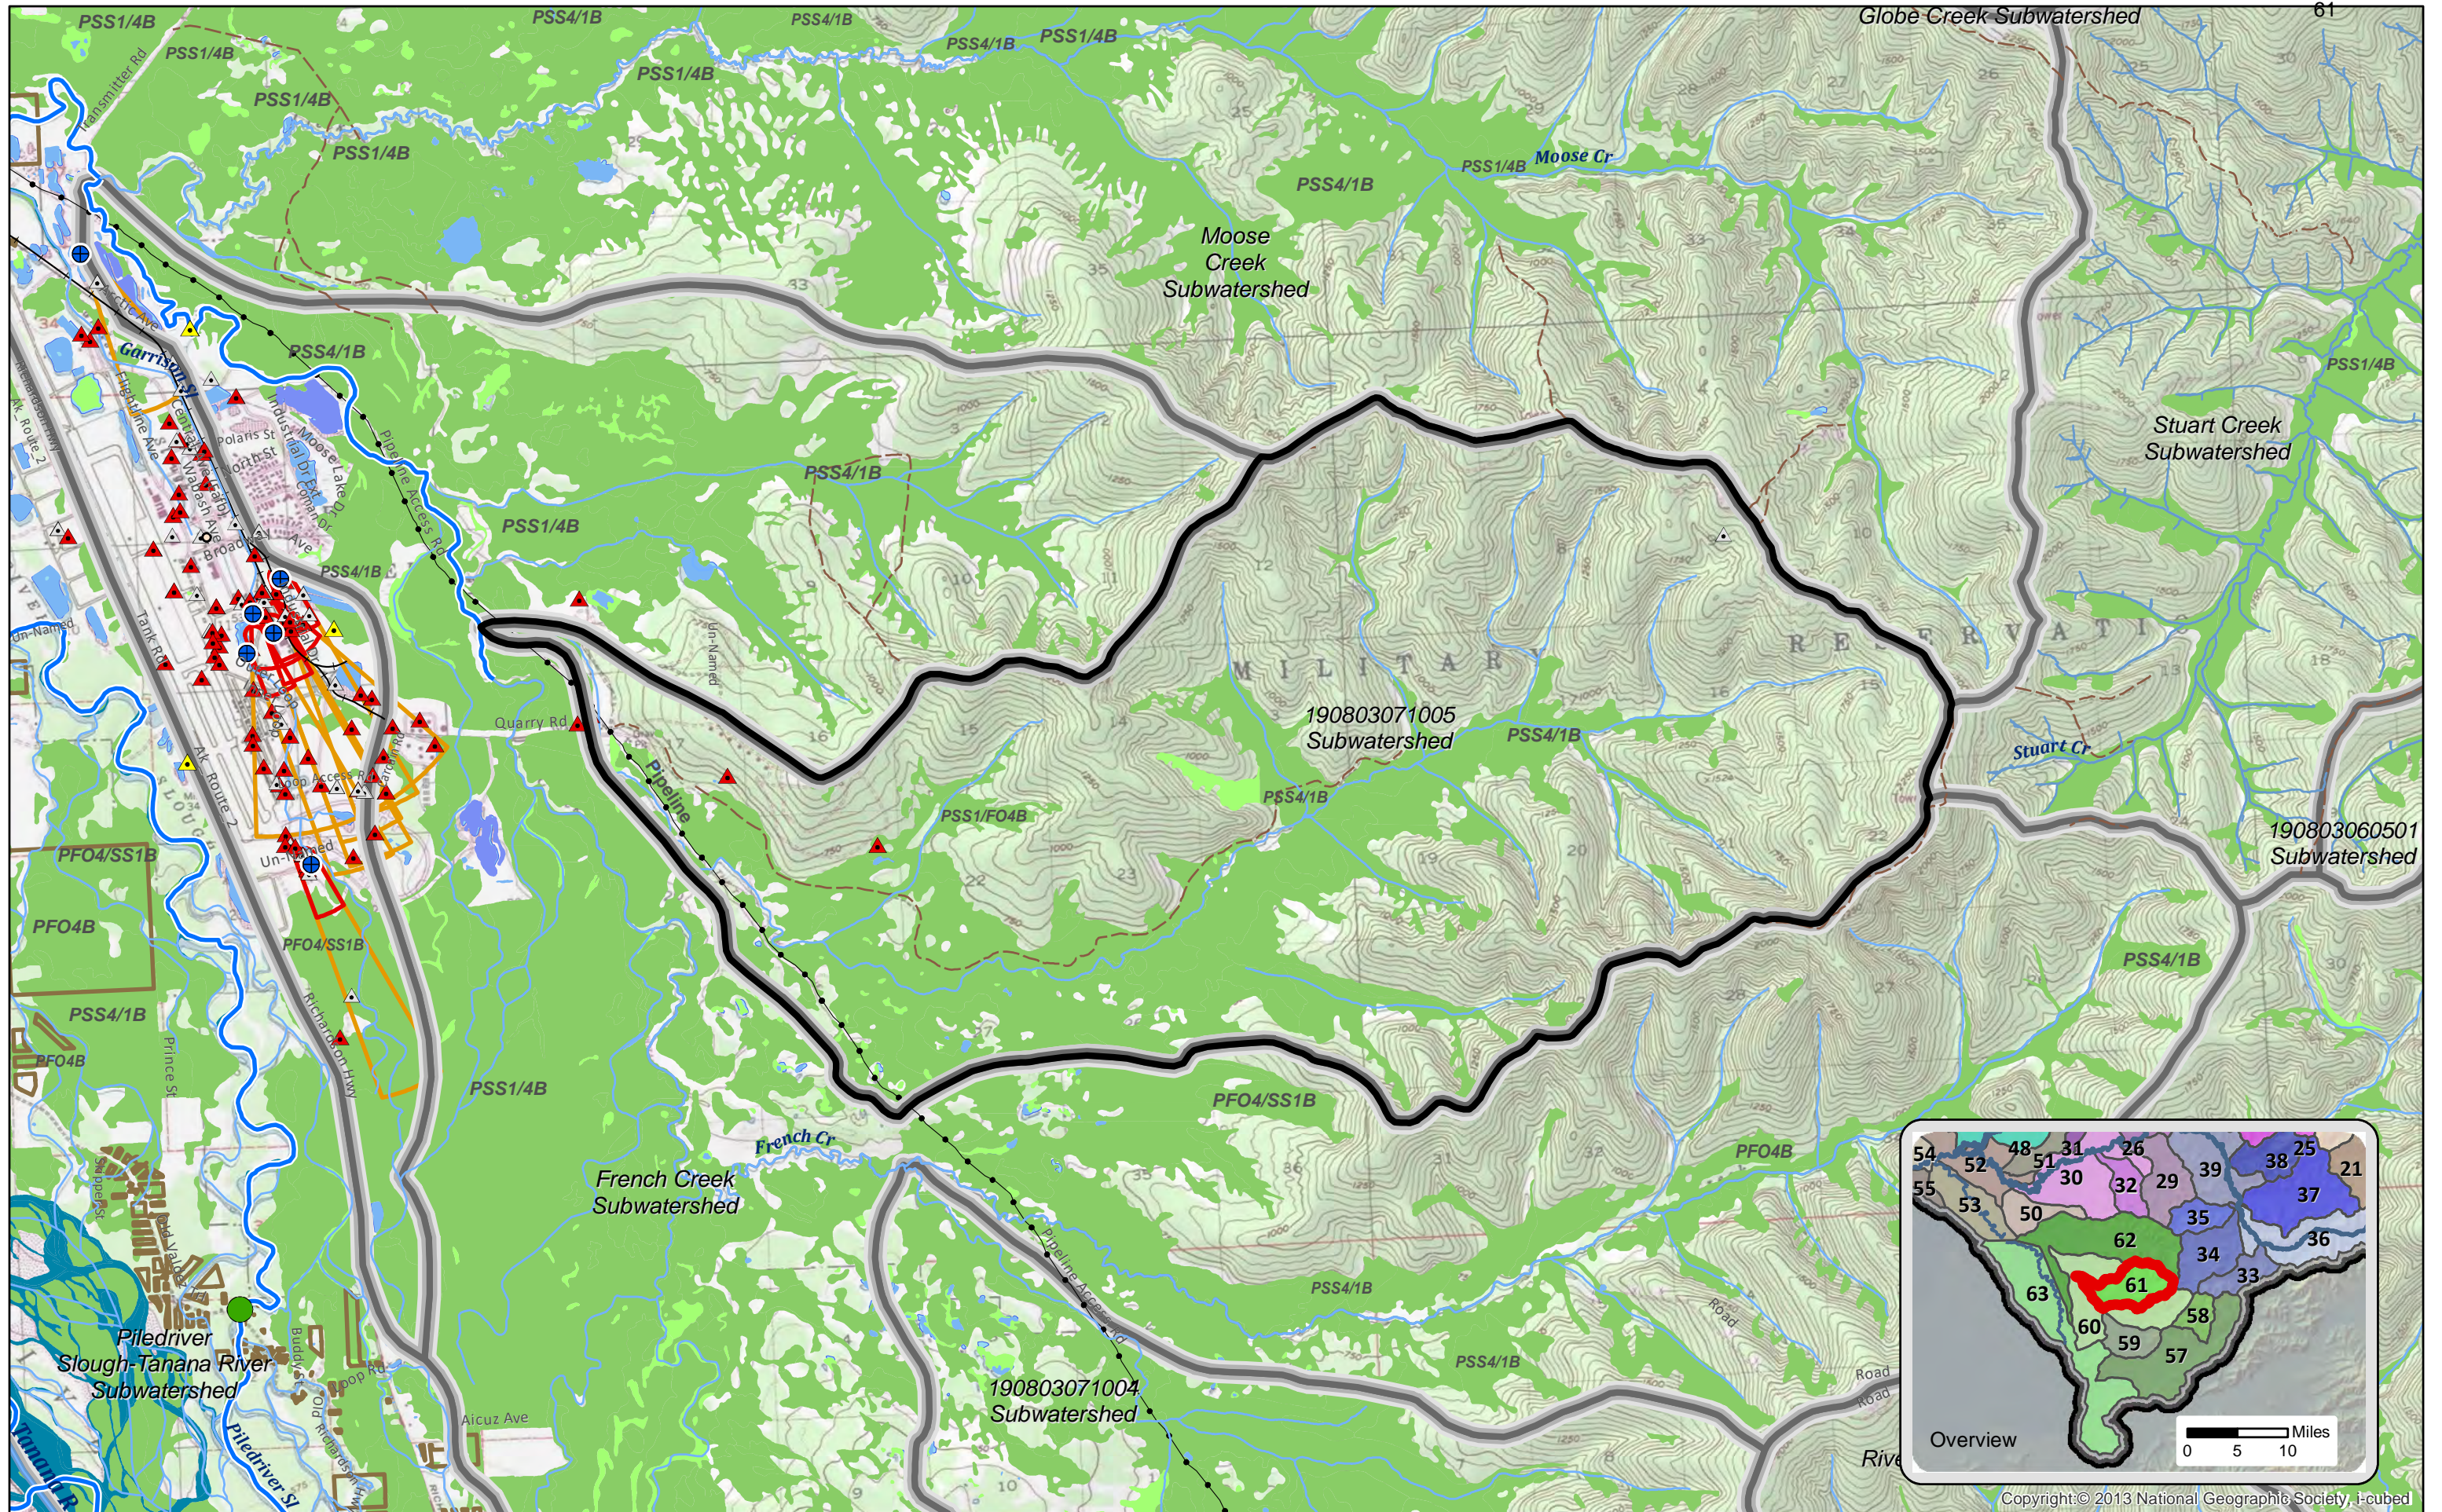

1 in = 1 miles

1:63,360

Map #

57

0 0.5 1 2 3 4 Miles

1 in = 1 miles

1:63,360

Map # 59

0 0.5 1 2 3 4 Miles

French Copyright: © 2013, National Geographic Society, i-cubed

1 in = 1 miles

1:63,360

Map # 63_North

1 in = 1 miles

1:63,360

Map # 63_Middle

0 0.5 1 2 3 4 Miles