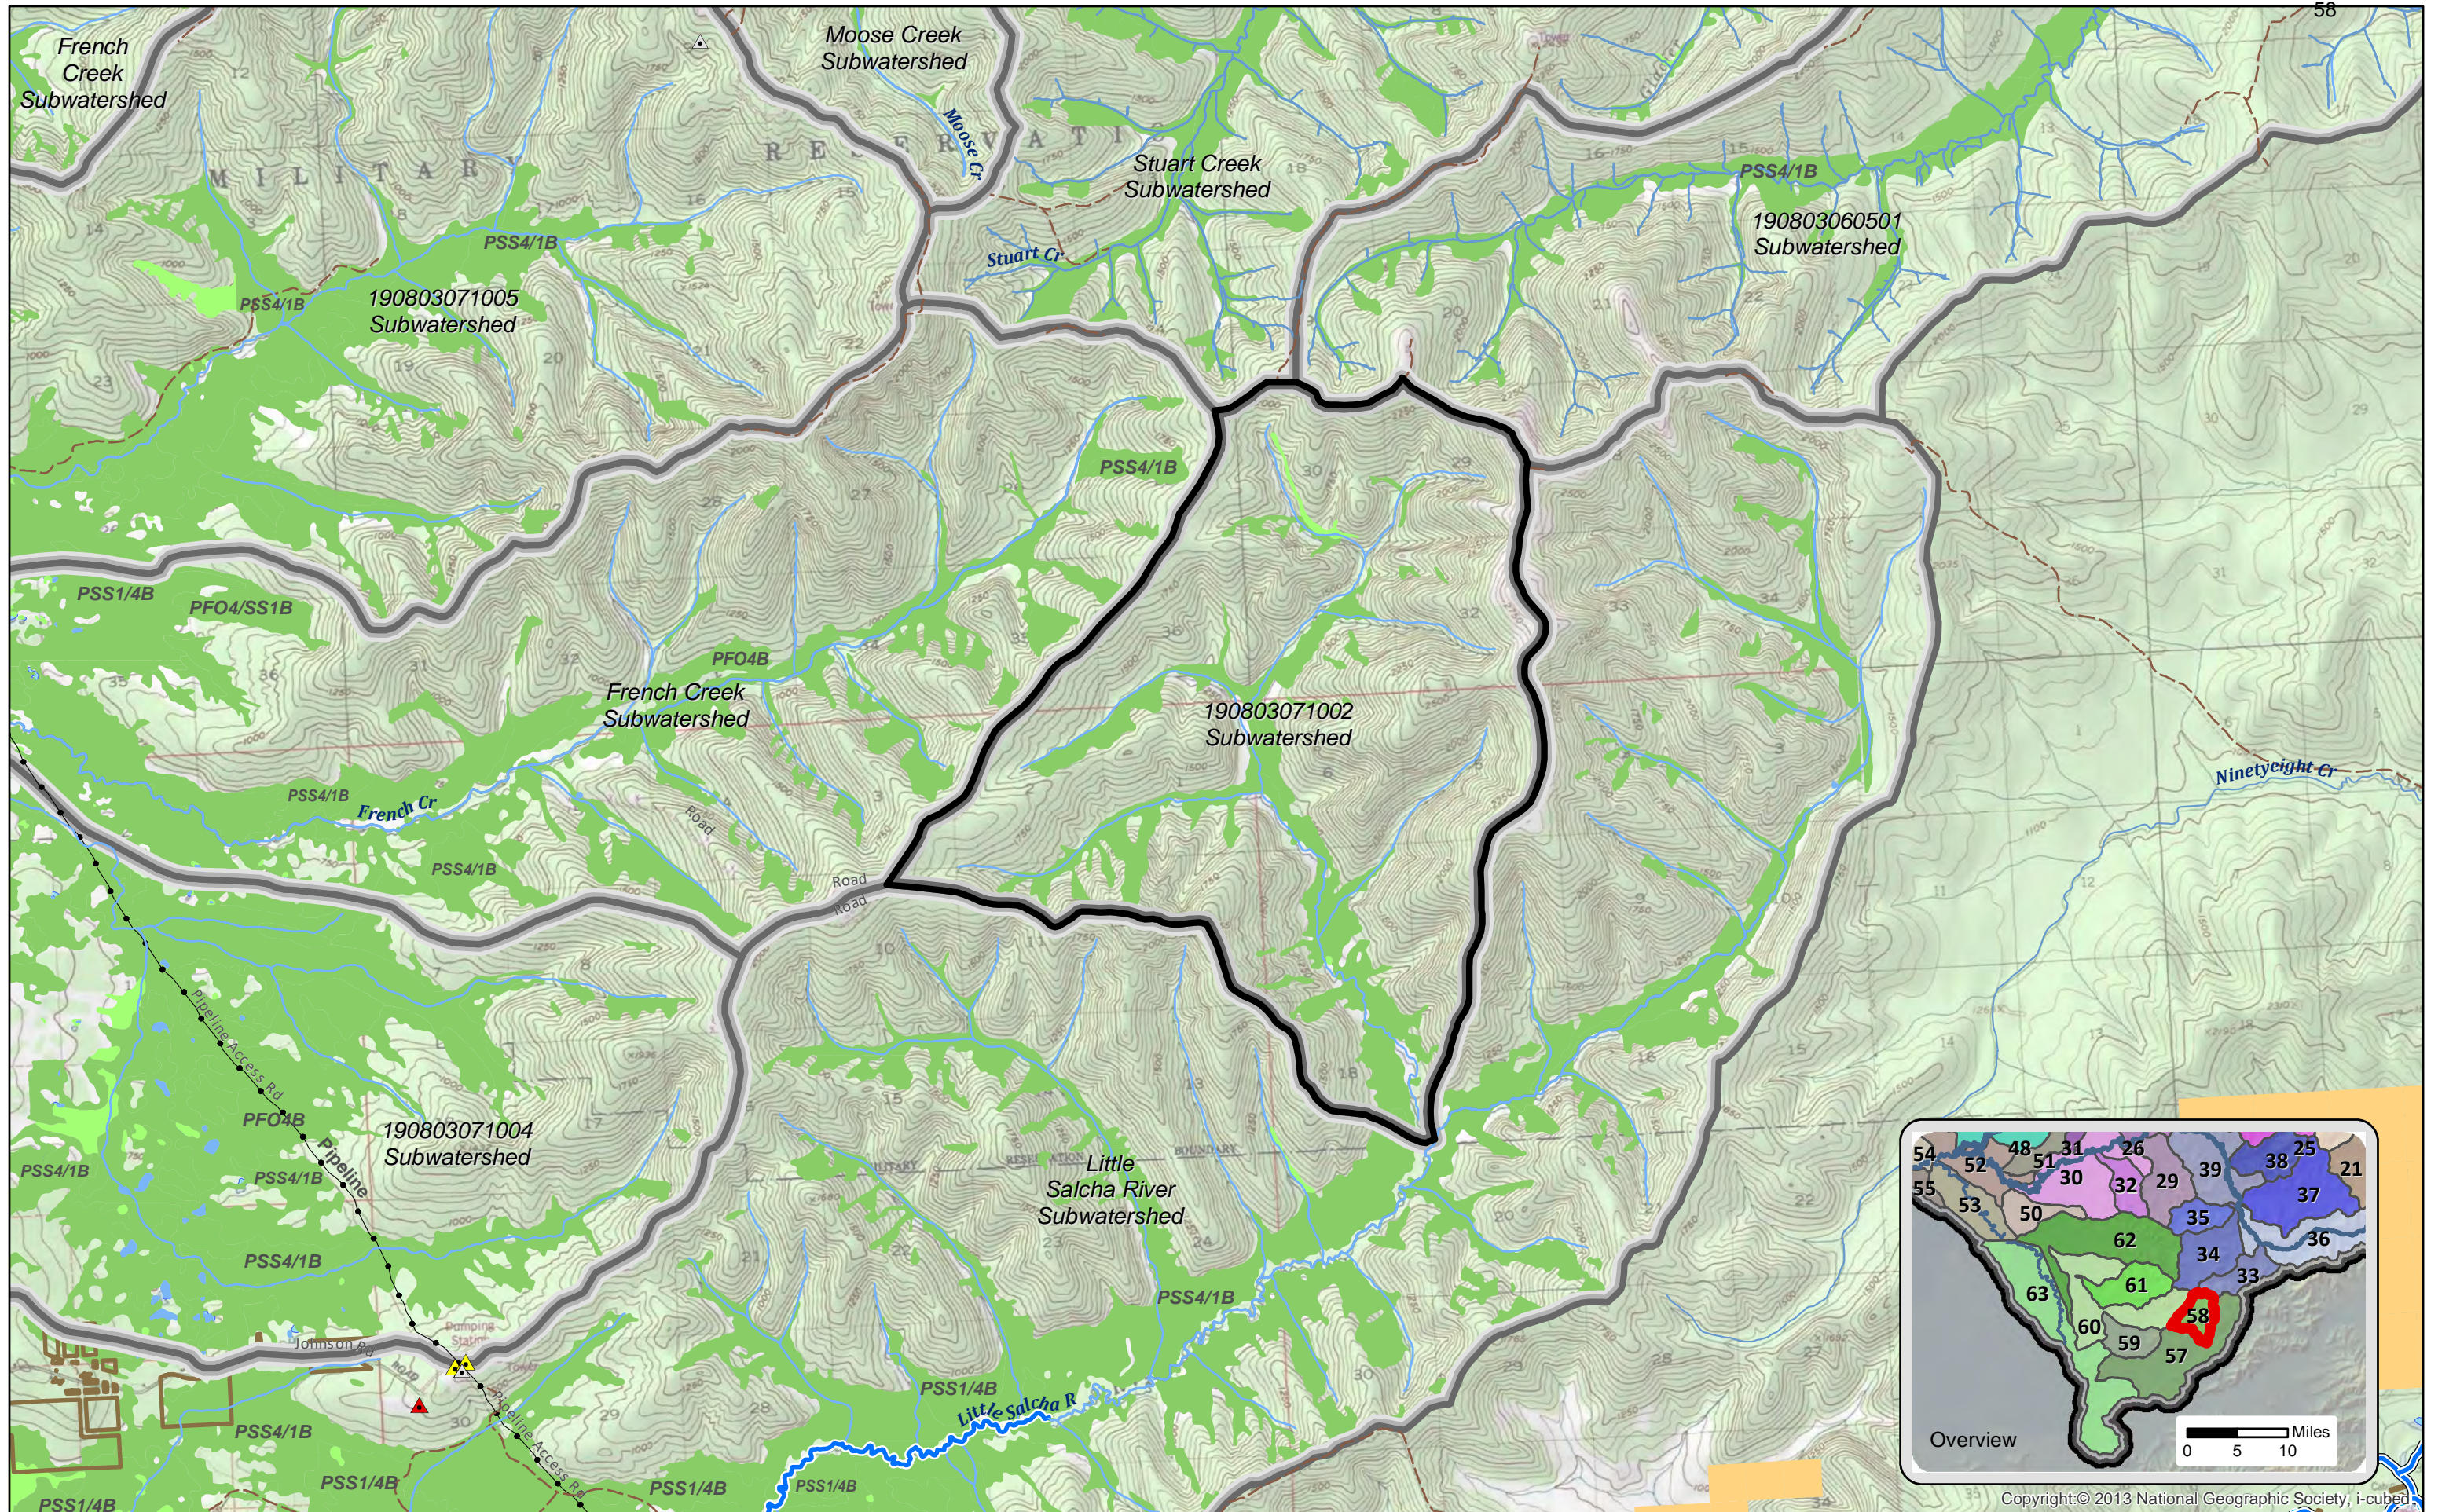

1 in = 1 miles

1:63,360

Map #

57

0 0.5 1 2 3 4 Miles

1 in = 1 miles

1:63,360

Map # 59

0 0.5 1 2 3 4 Miles

French Copyright: © 2013, National Geographic Society, i-cubed

1 in = 1 miles

1:63,360

Map # 63_North

1 in = 1 miles

1:63,360

Map # 63_Middle

0 0.5 1 2 3 4 Miles