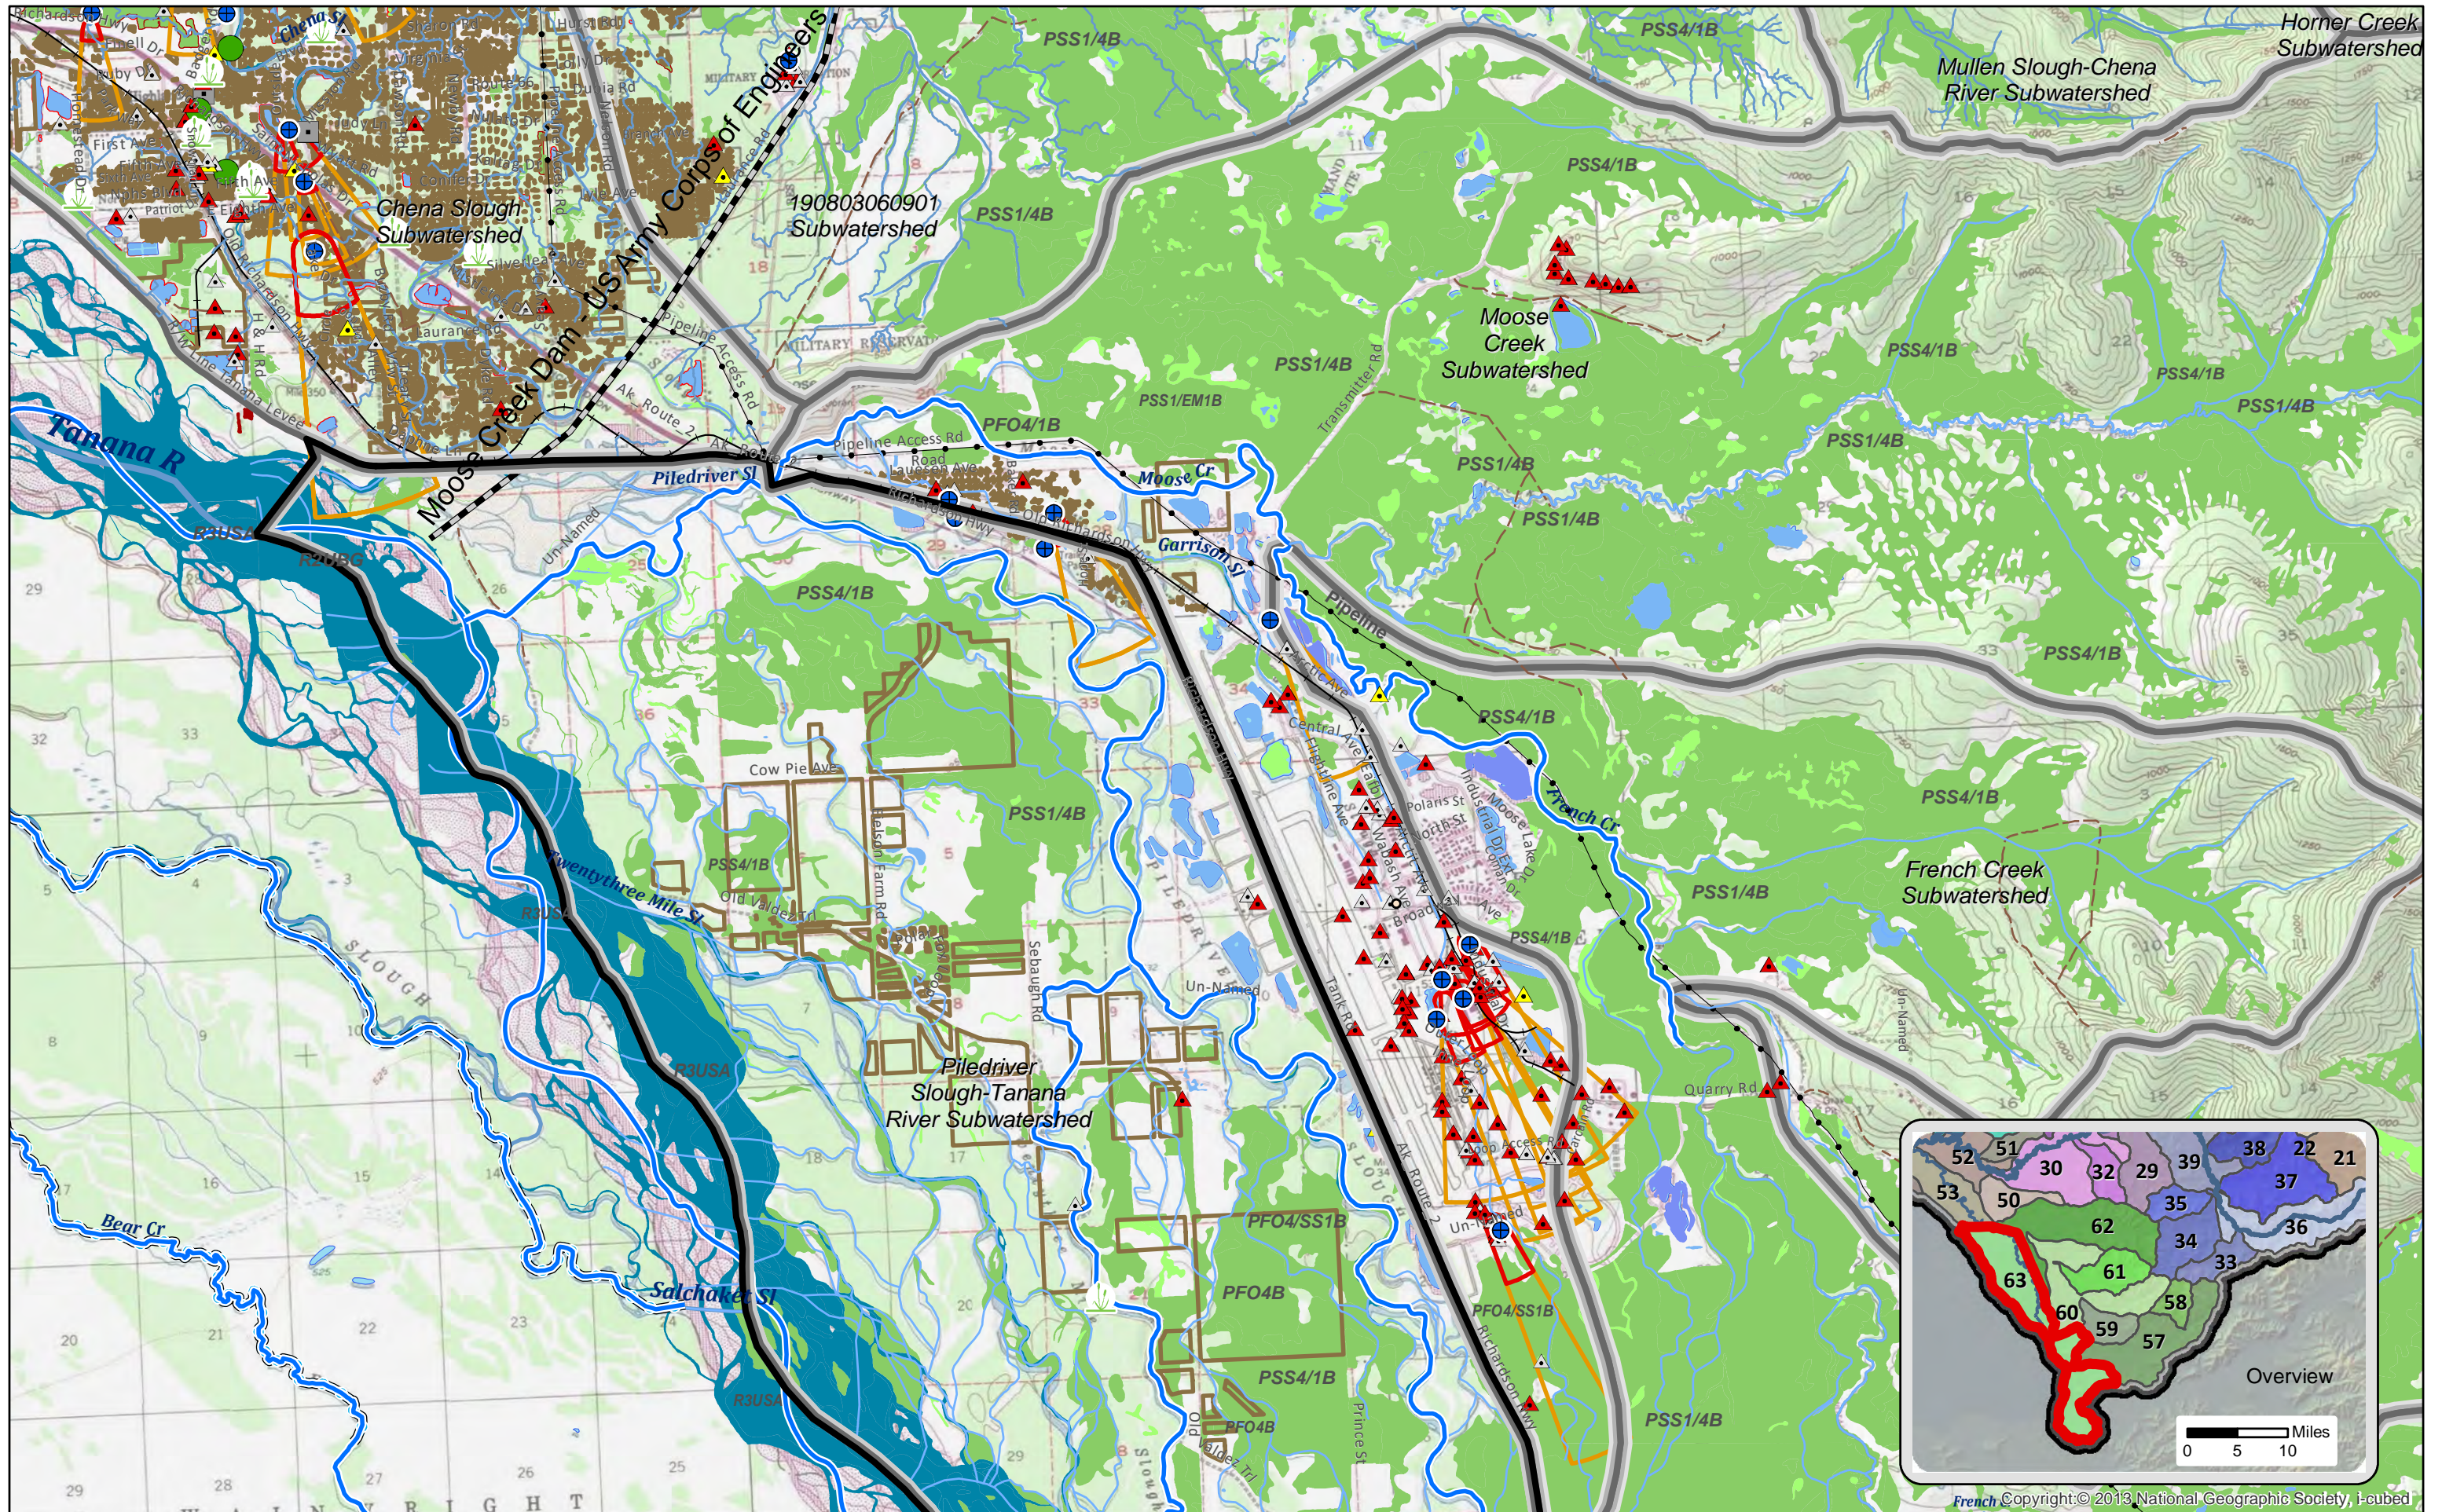

1 in = 1 miles

1:63,360

Map #

57

0 0.5 1 2 3 4 Miles

1 in = 1 miles

1:63,360

Map # 59

0 0.5 1 2 3 4 Miles

French Copyright: © 2013, National Geographic Society, i-cubed

1 in = 1 miles

1:63,360

Map # 63_North

1 in = 1 miles

1:63,360

Map # 63_Middle

0 0.5 1 2 3 4 Miles