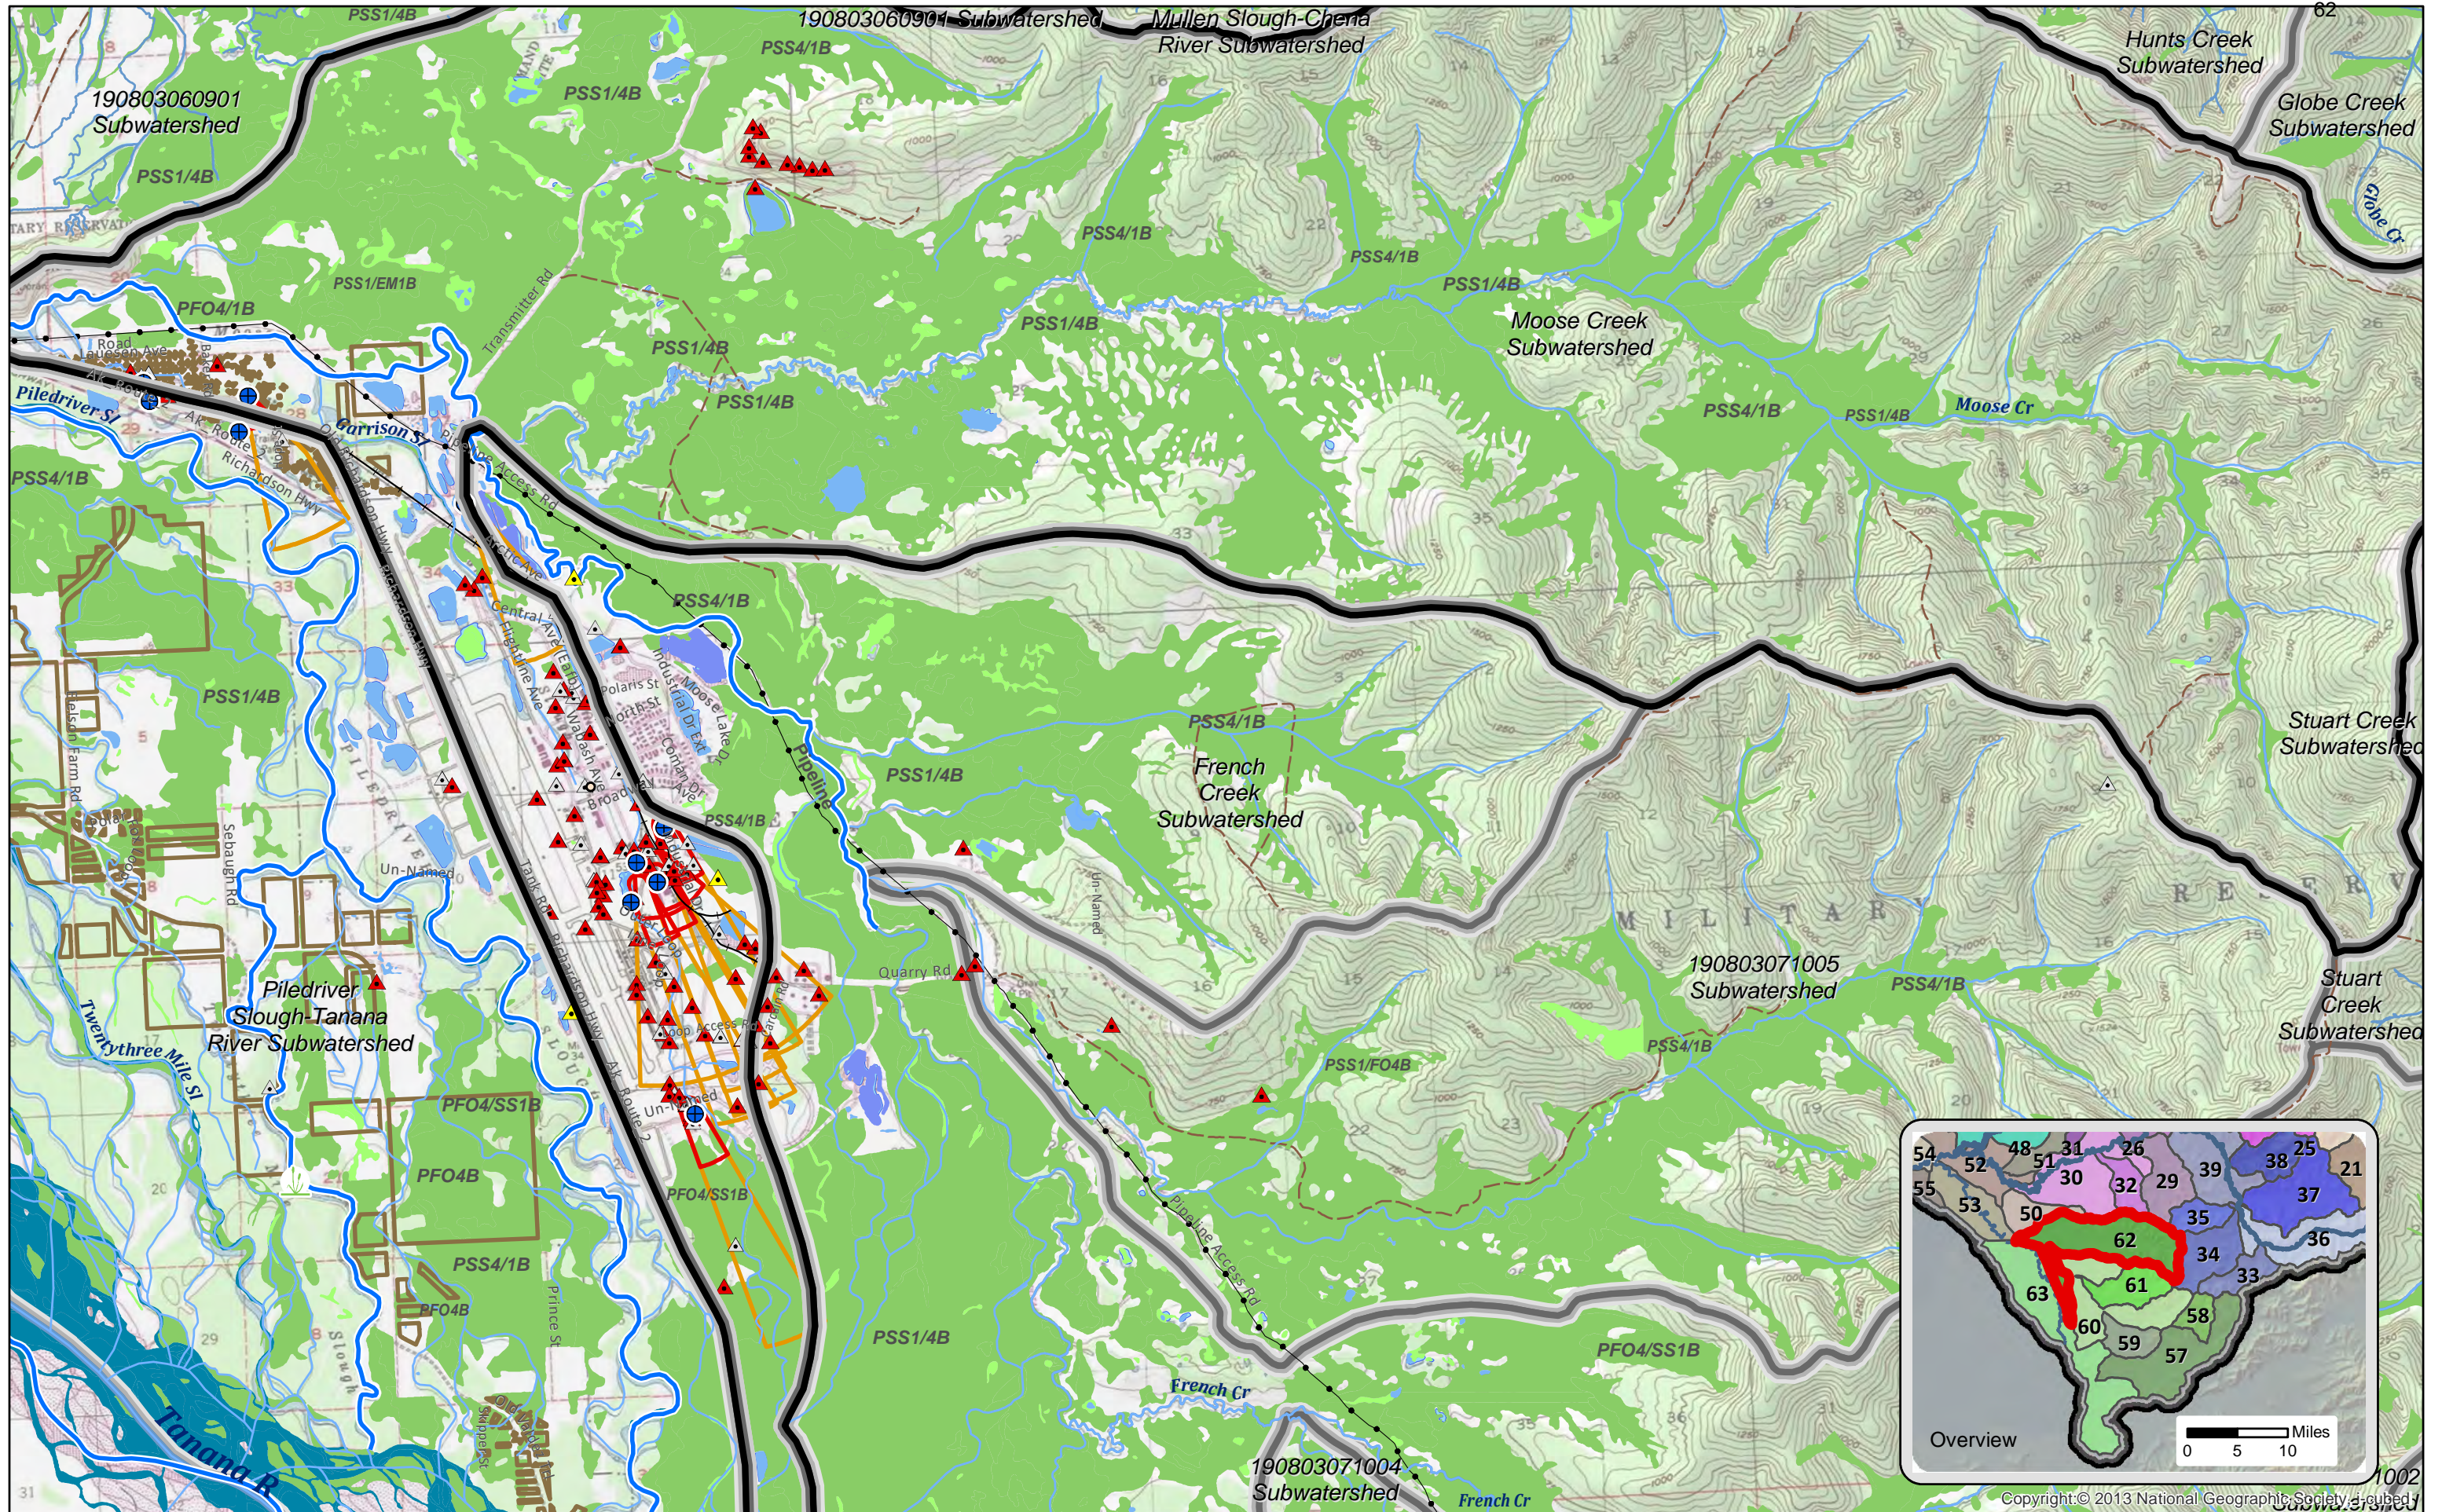

1 in = 1 miles

1:63,360

Map #

57

0 0.5 1 2 3 4 Miles

1 in = 1 miles

1:63,360

Map # 59

0 0.5 1 2 3 4 Miles

French Copyright: © 2013, National Geographic Society, i-cubed

1 in = 1 miles

1:63,360

Map # 63_North

1 in = 1 miles

1:63,360

Map # 63_Middle

0 0.5 1 2 3 4 Miles